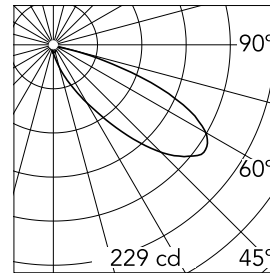

Oblique

New

09.8300.DY - Matt White

Professional table lamp with patented asymmetric optics. External power supply included with 1500-mm cable. USB-C connection integrated into the base of the device to recharge compatible devices.

Main specifications

Number of heads	1	Net lumen (lm)	479
Lamp category	LED	Mountings	Table
Power (W)	8W	Environment	Indoor dry location
CCT (K)	2700K		
CRI	90		

Optical

Lighting type	Direct
LED type	Top LED
Light distribution	Asymmetric
Optical type	Asymmetric
Beam angle (°)	35
Beam angle C90-270 (°)	46

Physical

Color	Matt White
Orientation	Fixed
Weight (kg)	0.75