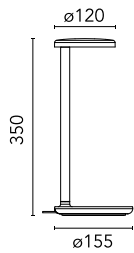

Oblique

New

09.8300.DY - Matt White

Professional table lamp with patented asymmetric optics. External power supply included with 1500-mm cable. USB-C connection integrated into the base of the device to recharge compatible devices.

Main specifications

Number of heads	1	Net lumen (lm)	479
Lamp category	LED	Mountings	Table
Power (W)	8W	Environment	Indoor dry location
CCT (K)	2700K		
CRI	90		

Optical

Lighting type	Direct
LED type	Top LED
Light distribution	Asymmetric
Optical type	Asymmetric
Beam angle (°)	35
Beam angle C90-270 (°)	46

Beam Angle:	35°		
	h(m)	E(lx)	D(m)
1	229	2.18	
2	57	4.36	
3	25	6.54	
4	14	8.72	
5	9	10.90	

Luminous flux luminaire
479 lm

Electrical

Dimmable	Yes
Driver	Remote included
Driver type	Dimmable
Emergency	Without
Insulation class	III

Physical

Color	Matt White
Orientation	Fixed
Weight (kg)	0.75